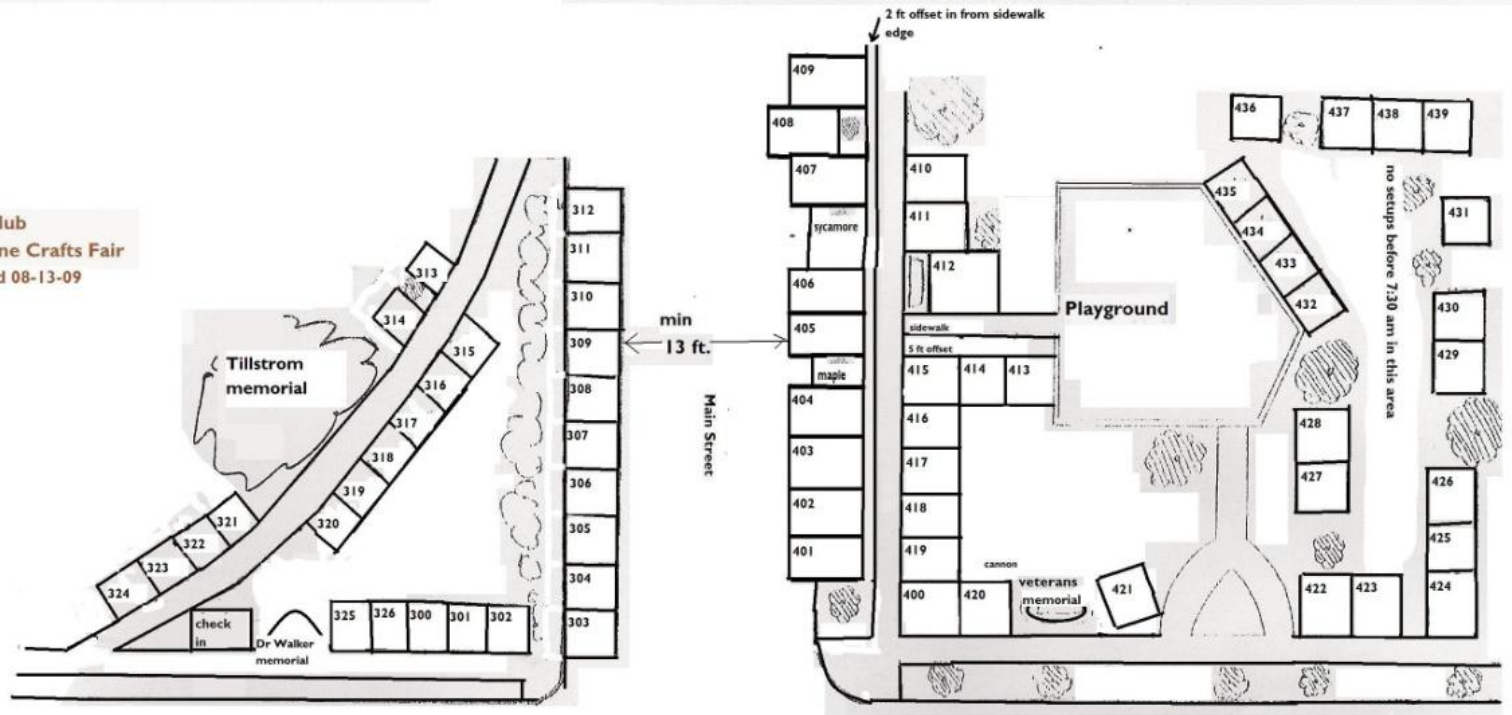

Saugatuck Douglas Art Club
 Village Square Art and Fine Crafts Fair
 revisions for 2010 fair dated 08-13-09
 not to scale

Butler Street (Southbound only during setup and takedown)
 No parking east side all day, no parking west side during setup

North->