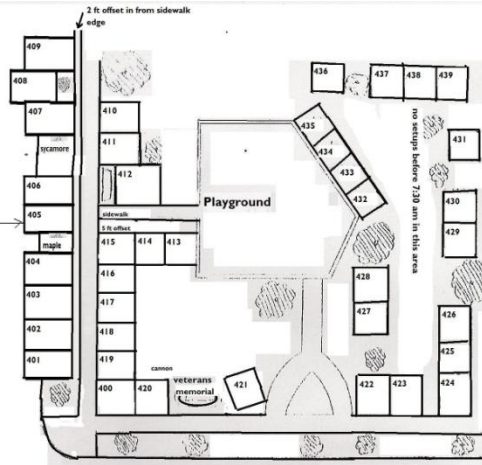

Saugatuck Douglas Art Club
 Village Square Art and Fine Crafts Fair
 revisions for 2010 fair dated 08-13-09
 not to scale

Butler Street (Southbound only during setup and takedown)
 No parking east side all day, no parking west side during setup

North->